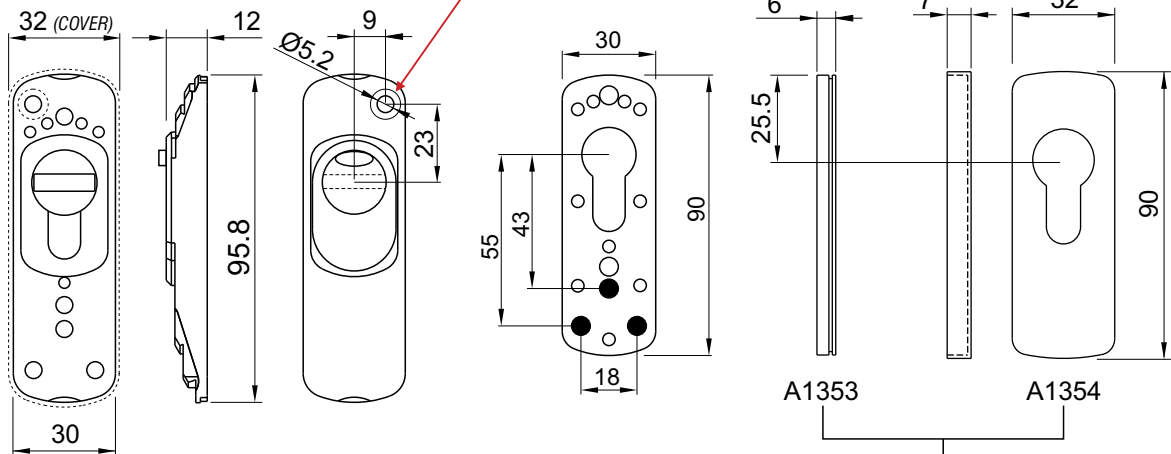

# KT071

- W Bianco Ral 9010  
White Ral 9010
- C Cromo lucido  
Bright Chrome
- T Cromo satinato  
Satin Chrome
- 6 Argento anodizzato  
Anodized Silver
- IT Inox satinato  
Stainless steel

- N Nero  
Black
- 8 PVD Nero lucido  
PVD Bright black
- T8 PVD Nero antracite  
PVD Satin Black
- B Bronzo  
Bronze
- BS Bronzo satinato  
Satin Bronze