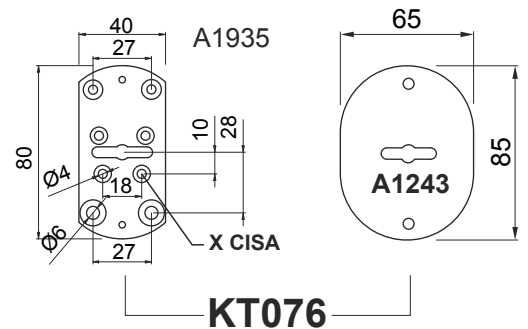

25mm MAX

- X ATRA
- X CERUTTI
- X CISA
- X ISEO
- X MOTTURA
- X SAAB
- X SICUREMME

COLORI DISPONIBILI / COLOURS AVAILABLE

- Cromo lucido / Bright Chrome (C)
- Cromo Satinato / Satin Chrome (T) (2) PVD Ottone / PVD Brass

CHIAVI / KEYS