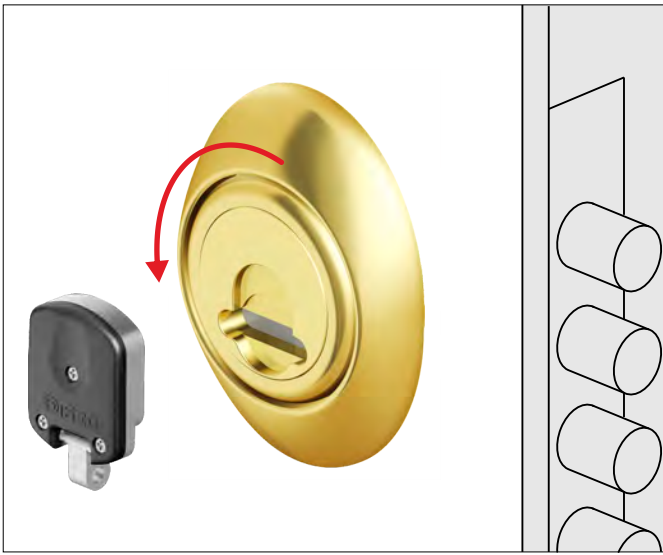

# MAG 3G

**COLORI DISPONIBILI / COLOURS AVAILABLE**

- Cromo Satinato / Satin Chrome (T)
- PVD Ottone / PVD Brass (2)

**A3788**

**FINITURE  
FINISHES**

(C) Cromo lucido  
Bright Chrome

(T) Cromo satinato  
Satin Chrome