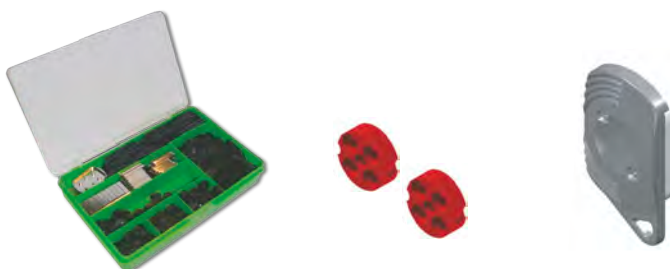

KM0019 KIT 20 pz **KM0006**
x 2W