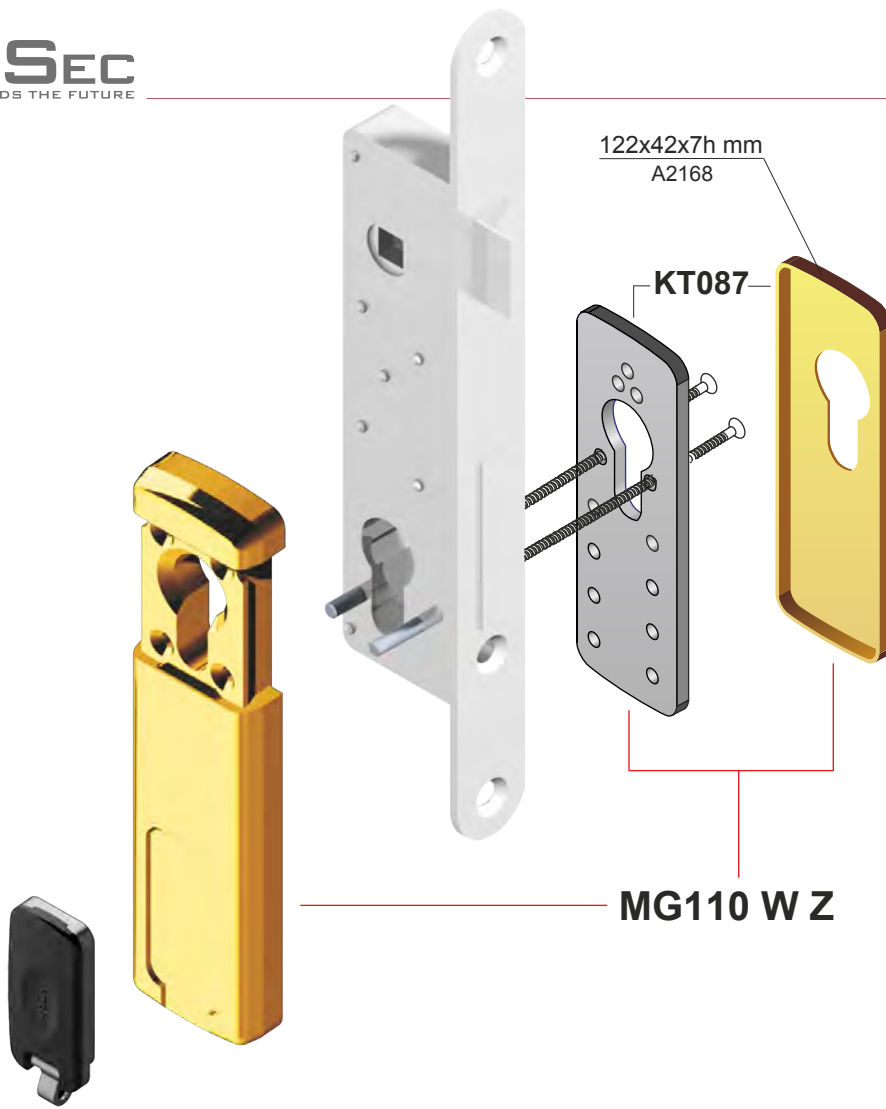

COLORI DISPONIBILI / COLOURS AVAILABLE

- Cromo Satinato / Satin Chrome (T)
- PVD Ottone / PVD Brass (2)

VERSIONI SPECIALI / SPECIAL VERSIONS

- KA chiavi uguali / KA key alike (with icons of keys)

CHIUSURA E APERTURA CON CHIAVE
LOCKING AND UNLOCKING WITH KEY

MG110BC

SPORGENZE PROTETTE / PROTRUSIONS COVERED

- (with icon) Max. 12 mm

CHIAVI / KEYS

- (with icon) MAGNETIC KEY

IMBALLO / PACKAGING

- (with icon) x 1 + (with icon)

SPESSORI / SPACERS

- (with icon) OPTIONAL
  A2242
  2 mm