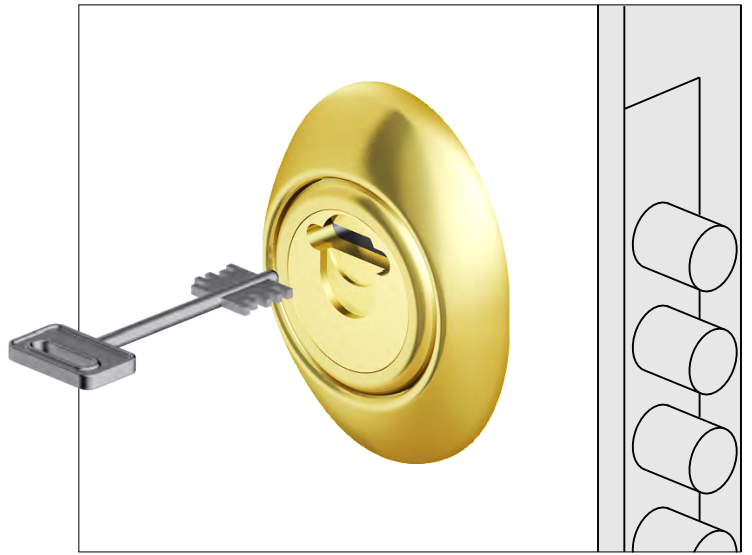

# MAG 3G

**COLORI DISPONIBILI / COLOURS AVAILABLE**

- Cromo Satinato / Satin Chrome (T)
- PVD Ottone / PVD Brass (2)

**A3788**

**FINITURE  
FINISHES**

(C) Cromo lucido  
Bright Chrome

(T) Cromo satinato  
Satin Chrome