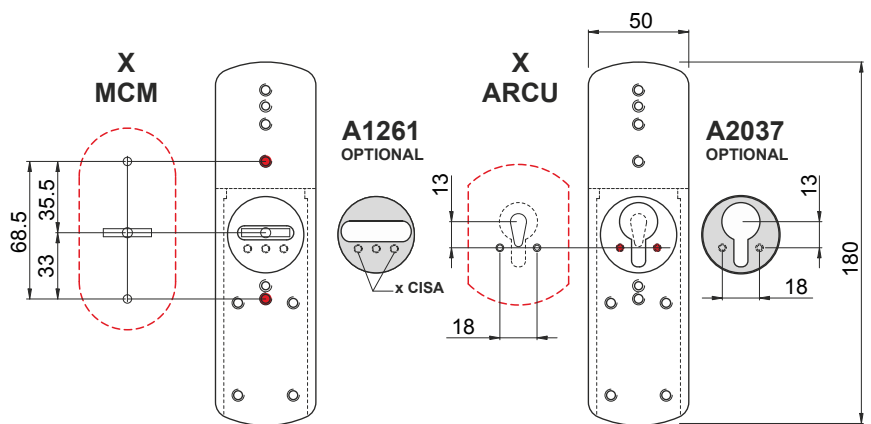

COLORI DISPONIBILI / COLOURS AVAILABLE

Cromo satinato / Satin Chrome (T)
PVD Ottone / PVD Brass (2)

CHIAVI / KEYS

MAGNETIC KEY

VERSIONI SPECIALI / SPECIAL VERSIONS

BC e KA