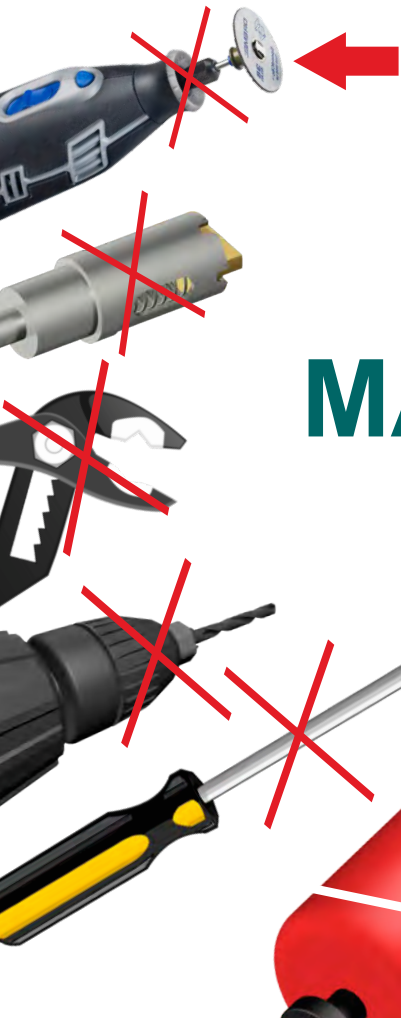

# MAG 3G

**COLORI DISPONIBILI / COLOURS AVAILABLE**

- Cromo Satinato / Satin Chrome (T)
- PVD Ottone / PVD Brass (2)

**A3788**

**FINITURE  
FINISHES**

(C) Cromo lucido  
Bright Chrome

(T) Cromo satinato  
Satin Chrome