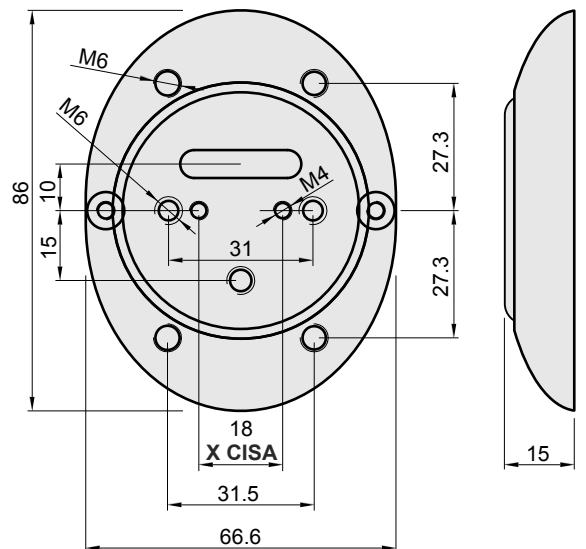

# MAG 3G

**COLORI DISPONIBILI / COLOURS AVAILABLE**

- Cromo Satinato / Satin Chrome (T)
- PVD Ottone / PVD Brass (2)

**A3788**

**FINITURE  
FINISHES**

(C) Cromo lucido  
Bright Chrome

(T) Cromo satinato  
Satin Chrome