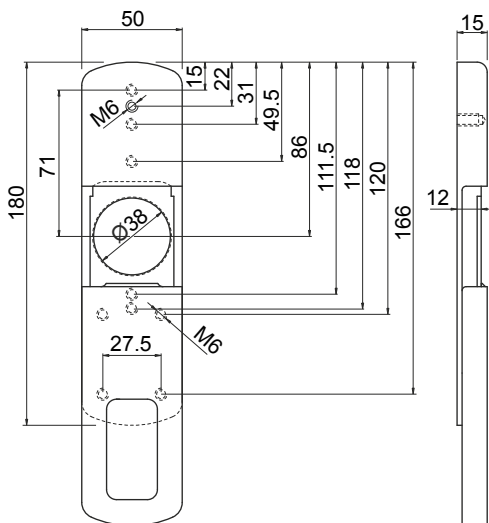

COLORI DISPONIBILI / COLOURS AVAILABLE

Cromo satinato / Satin Chrome (T)
PVD Ottone / PVD Brass (2)

CHIAVI / KEYS

MAGNETIC KEY

VERSIONI SPECIALI / SPECIAL VERSIONS

BC e KA