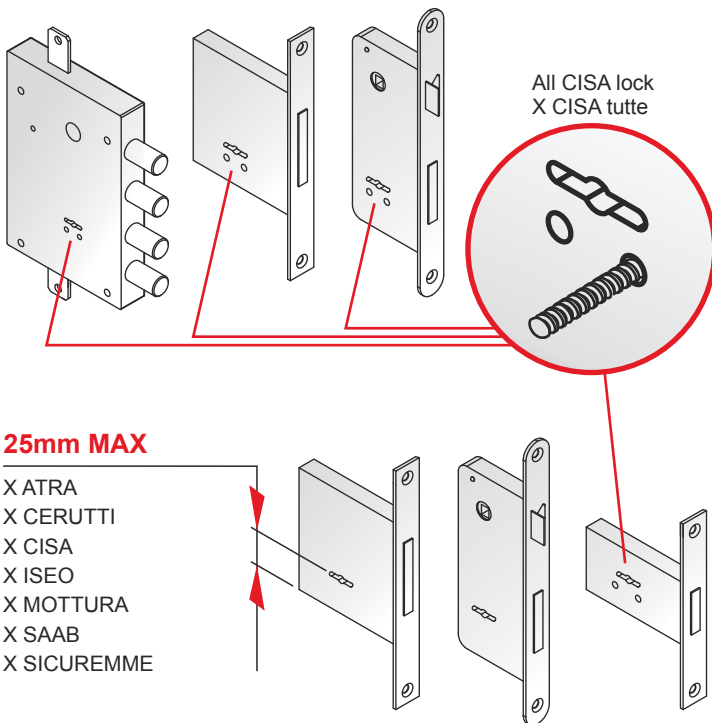

25mm MAX

- X ATRA
- X CERUTTI
- X CISA
- X ISEO
- X MOTTURA
- X SAAB
- X SICUREMME

COLORI DISPONIBILI / COLOURS AVAILABLE

- Cromo lucido / Bright Chrome (C)
- Cromo Satinato / Satin Chrome (T) (2) PVD Ottone / PVD Brass

CHIAVI / KEYS