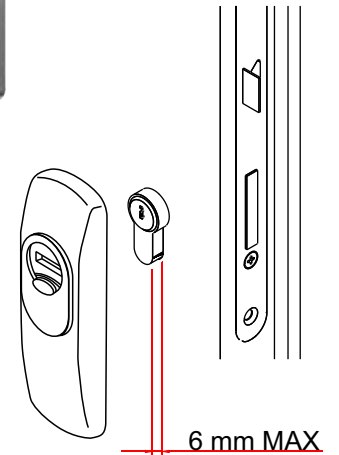

# KT071

- W Bianco Ral 9010  
White Ral 9010
- C Cromo lucido  
Bright Chrome
- T Cromo satinato  
Satin Chrome
- 6 Argento anodizzato  
Anodized Silver
- IT Inox satinato  
Stainless steel

- N Nero  
Black
- 8 PVD Nero lucido  
PVD Bright black
- T8 PVD Nero antracite  
PVD Satin Black
- B Bronzo  
Bronze
- BS Bronzo satinato  
Satin Bronze