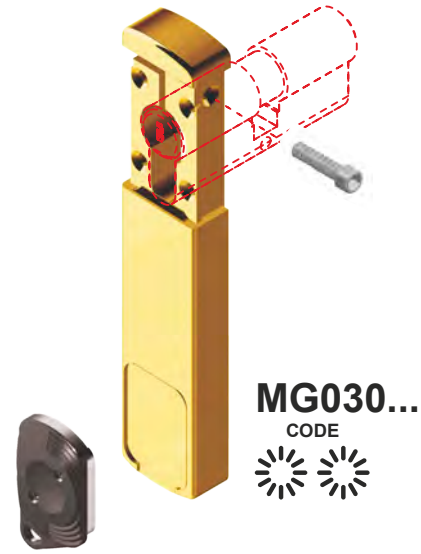

MG030...
CODE

KM0 025

2 sistemi di fissaggio / 2 fixing methods