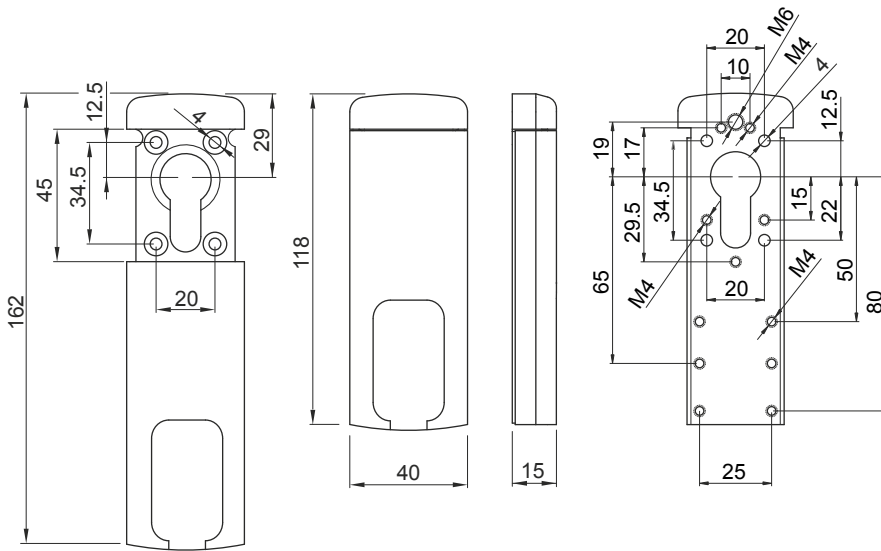

COLORI DISPONIBILI / COLOURS AVAILABLE

- Cromo Satinato / Satin Chrome (T)
- PVD Ottone / PVD Brass (2)

VERSIONI SPECIALI / SPECIAL VERSIONS

- KA chiavi uguali / KA key alike (with icons of keys)

CHIUSURA E APERTURA CON CHIAVE
LOCKING AND UNLOCKING WITH KEY

MG110BC

SPORGENZE PROTETTE / PROTRUSIONS COVERED

- (with icon) Max. 12 mm

CHIAVI / KEYS

- (with icon) MAGNETIC KEY

IMBALLO / PACKAGING

- (with icon) x 1 + (with icon)

SPESSORI / SPACERS

- (with icon) OPTIONAL
  A2242
  2 mm