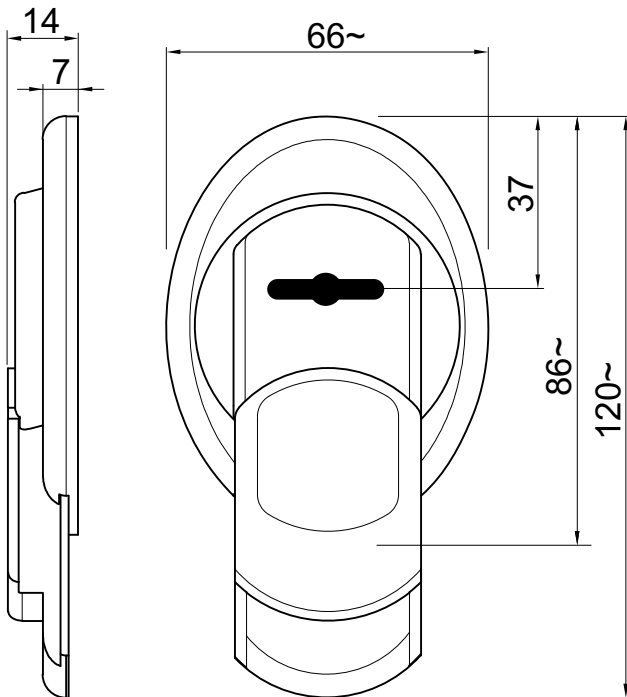

A3788

**FINITURE
FINISHES**

(C) Cromo lucido
Bright Chrome

(T) Cromo satinato
Satin Chrome

(B) Bronzo
Bronze

(2) PVD Ottone
PVD Brass