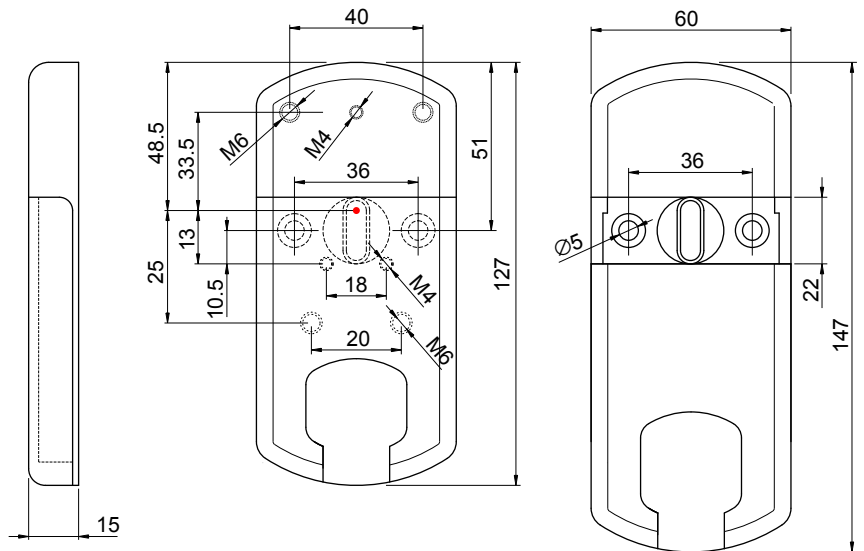

- (with icon) MAGNETIC KEY

**IMBALLO / PACKAGING**

- (with icon) x 1 + (with icon)

**SPESSORI / SPACERS**

- (with icon) OPTIONAL  
A2242  
2 mm

**MG210 ARCU**

**VERSIONI SPECIALI / SPECIAL VERSIONS**

KA chiavi uguali  
KA key alike