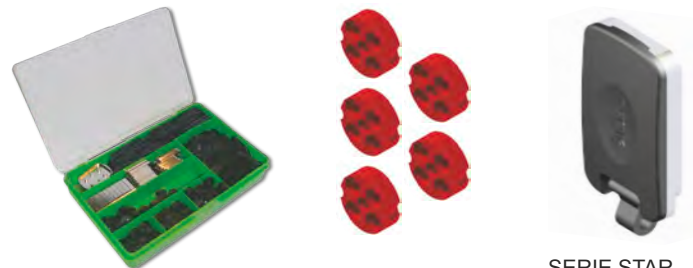

KTXP90 KIT 20 pz **KM0P90**
x 5W

SERIE STAR