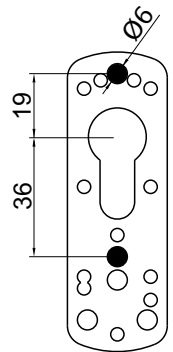

MGSG77
X TESA