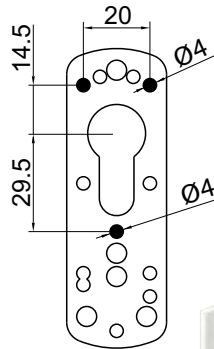

MGSG77
X ISEO
Serr. compatibili con foratura.