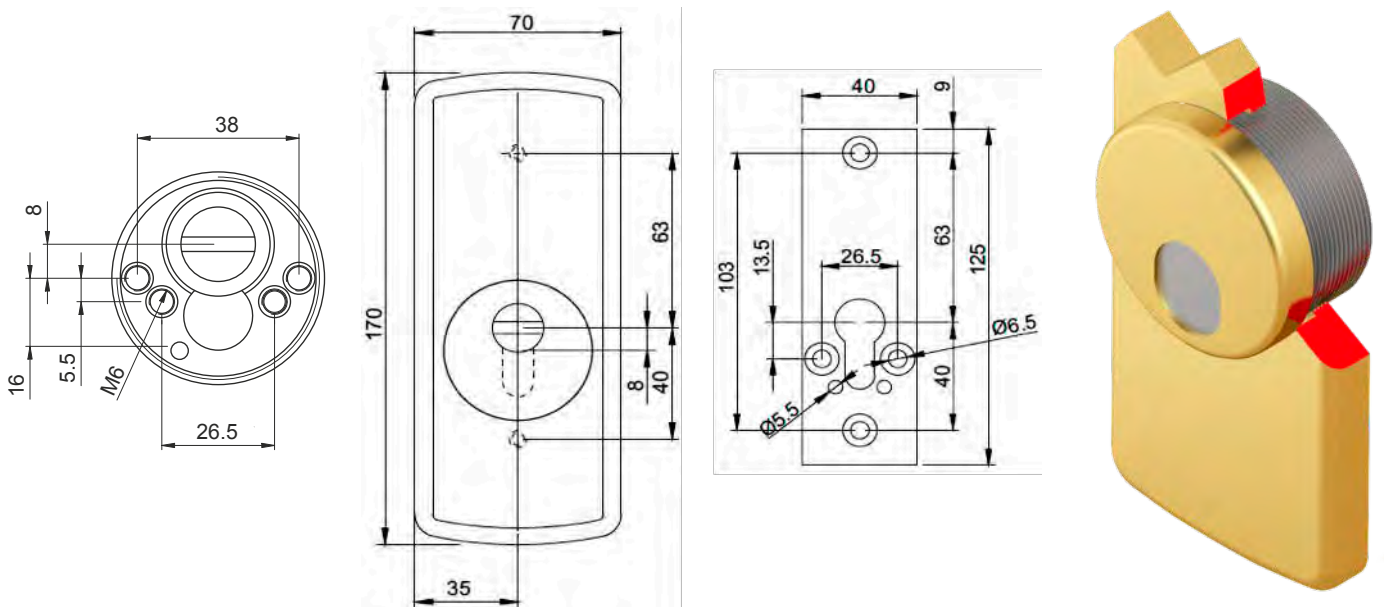

COLORI DISPONIBILI / COLOURS AVAILABLE

- Oro anodizzato / Anodized Gold 9
- Argento anodizzato / Anodized Silver 6