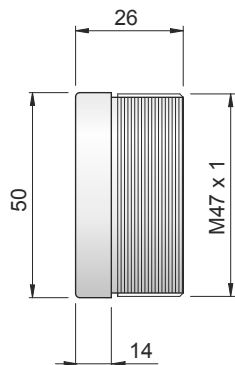

X STANDARD
X TESA