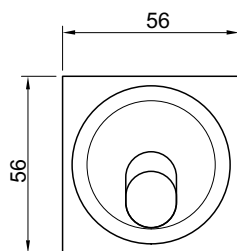

FINITURE / FINISHES

- Ⓜ Inox satinato / Stainless steel
- Ⓢ Cromo lucido / Bright Chrome
- Ⓣ Cromo satinato / Satin Chrome
- ② PVD Ottone / PVD Brass

OPTIONAL

NX3G