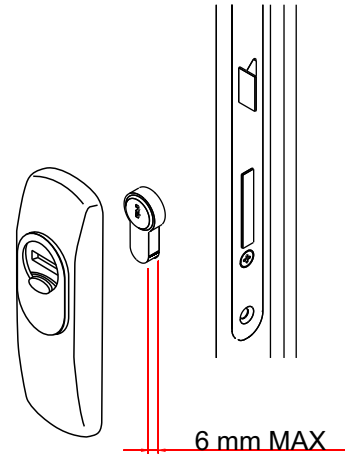

MGSG77
X ISEO
Serr. compatibili con foratura.