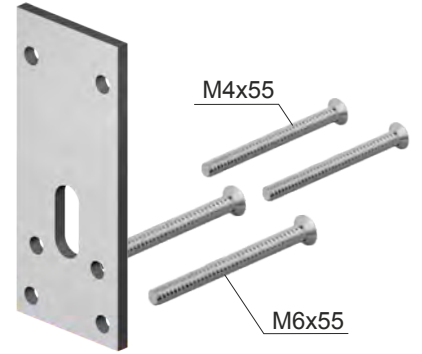

- (with icon) MAGNETIC KEY

**IMBALLO / PACKAGING**

- (with icon) x 1 + (with icon)

**SPESSORI / SPACERS**

- (with icon) OPTIONAL  
A2242  
2 mm

**MG210 ARCU**

**VERSIONI SPECIALI / SPECIAL VERSIONS**

KA chiavi uguali  
KA key alike