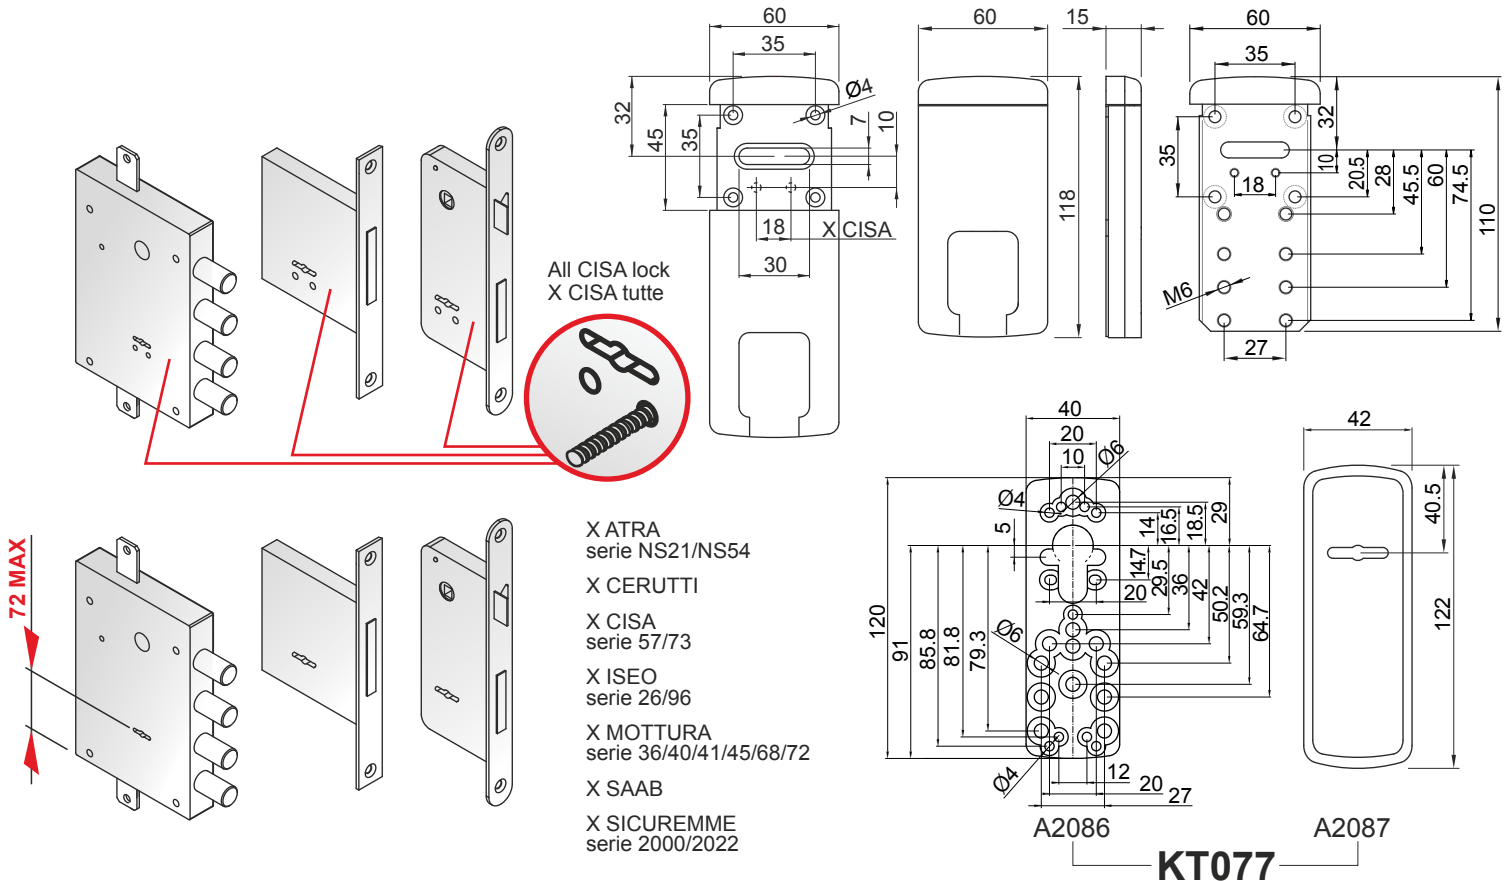

COLORI DISPONIBILI / COLOURS AVAILABLE

- Cromo lucido / Bright Chrome (C)
- Cromo Satinato / Satin Chrome (T)
- (2) PVD Ottone / PVD Brass

CHIAVI / KEYS