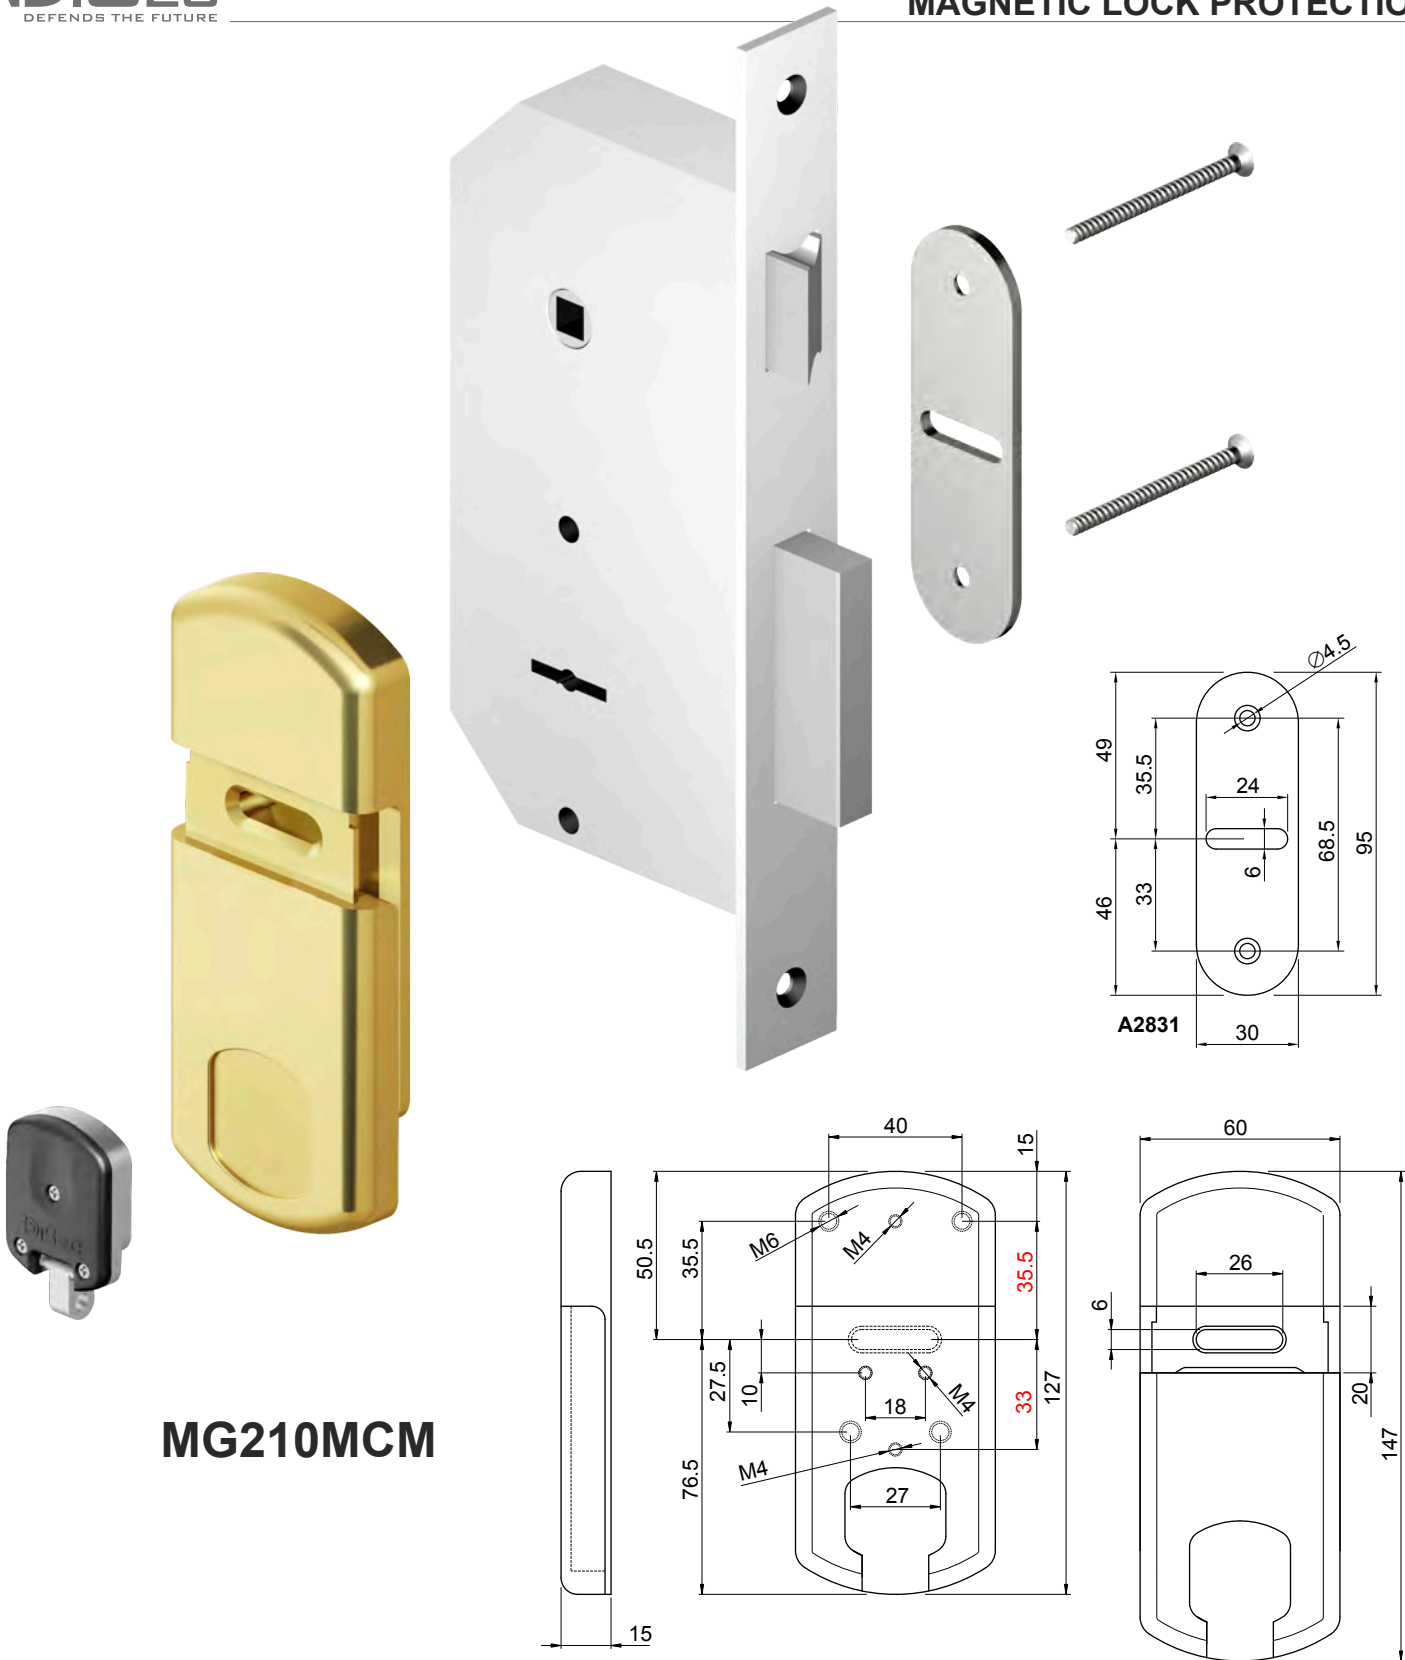

MG210MCM

VERSIONI SPECIALI / SPECIAL VERSIONS

KA chiavi uguali
KA key alike

CHIAVI / KEYS

IMBALLO / PACKAGING

COLORI DISPONIBILI / COLOURS AVAILABLE

- 2 PVD Ottone / PVD Brass
- 6 Argento / Silver
- 9 Oro / Gold