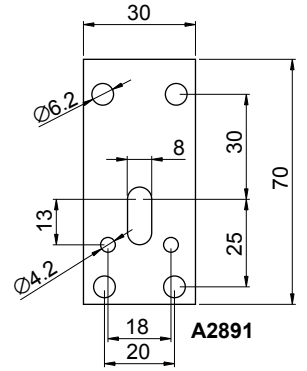

- (with icon) MAGNETIC KEY

**IMBALLO / PACKAGING**

- (with icon) x 1 + (with icon)

**SPESSORI / SPACERS**

- (with icon) OPTIONAL  
A2242  
2 mm

**MG210 ARCU**

**VERSIONI SPECIALI / SPECIAL VERSIONS**

KA chiavi uguali  
KA key alike