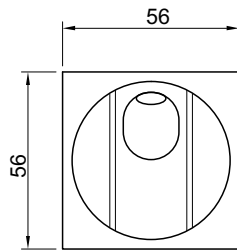

FINITURE / FINISHES

- Ⓜ Inox satinato / Stainless steel
- Ⓢ Cromo lucido / Bright Chrome
- Ⓣ Cromo satinato / Satin Chrome
- ② PVD Ottone / PVD Brass

OPTIONAL

NX4G