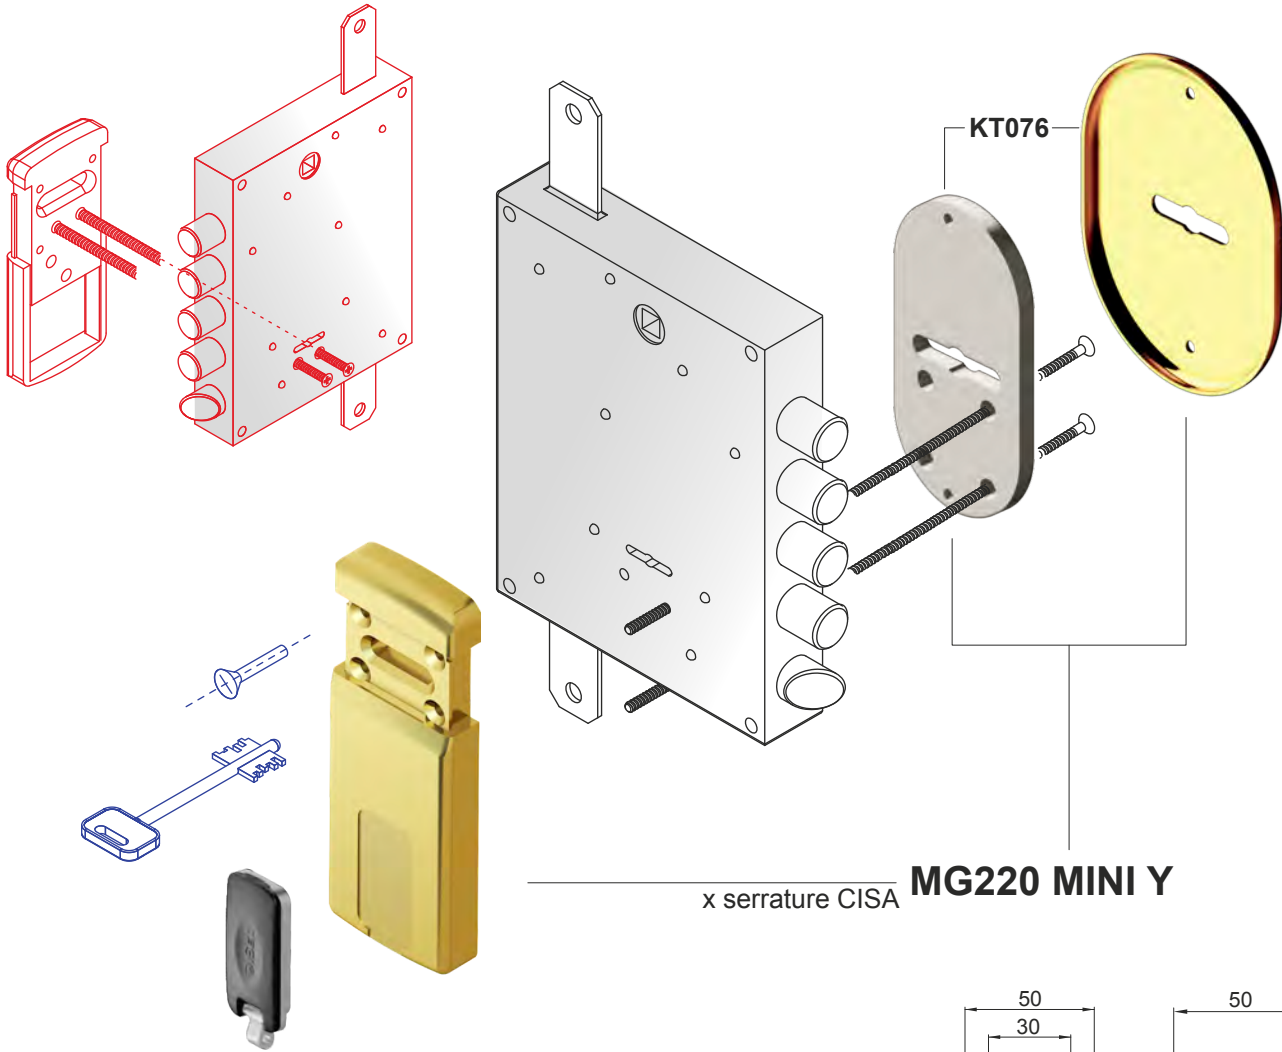

x serrature CISA **MG220 MINI Y**