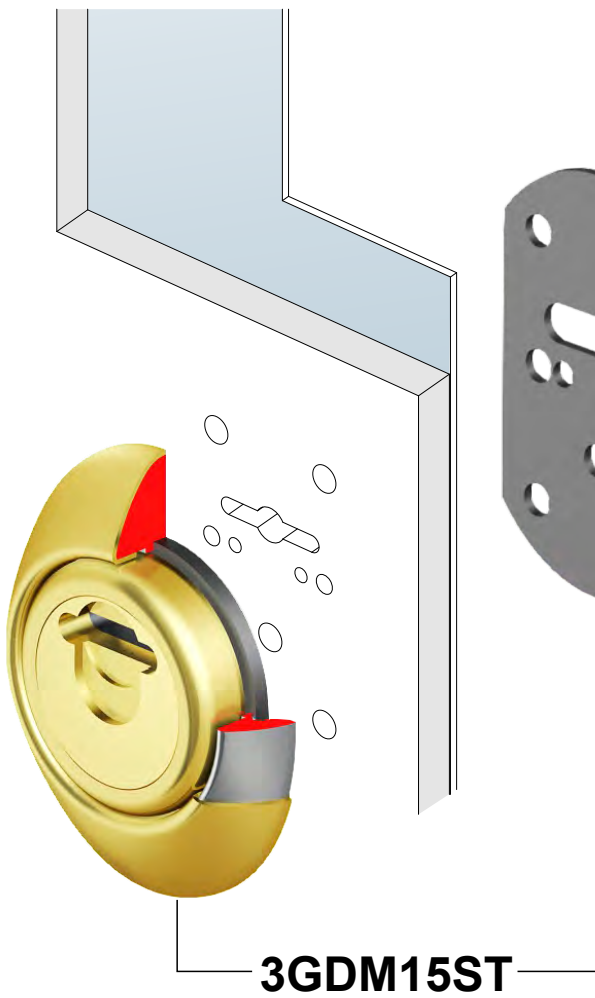

# MAG 3G

**COLORI DISPONIBILI / COLOURS AVAILABLE**

- Cromo Satinato / Satin Chrome (T)
- PVD Ottone / PVD Brass (2)

**A3788**

**FINITURE  
FINISHES**

(C) Cromo lucido  
Bright Chrome

(T) Cromo satinato  
Satin Chrome