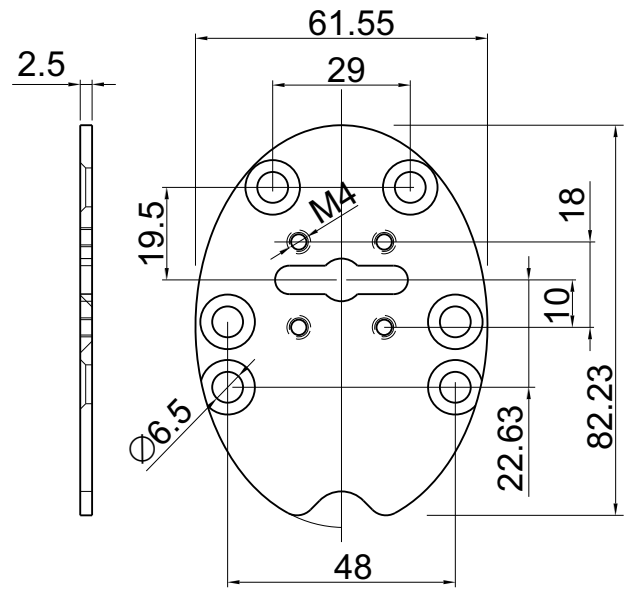

# MAG 3G

**COLORI DISPONIBILI / COLOURS AVAILABLE**

- Cromo Satinato / Satin Chrome (T)
- PVD Ottone / PVD Brass (2)

**A3788**

**FINITURE  
FINISHES**

(C) Cromo lucido  
Bright Chrome

(T) Cromo satinato  
Satin Chrome