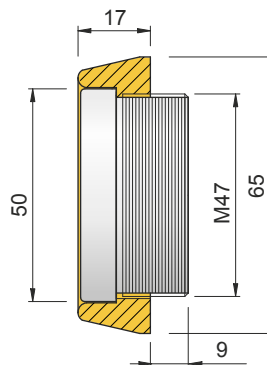

X STANDARD
X TESA