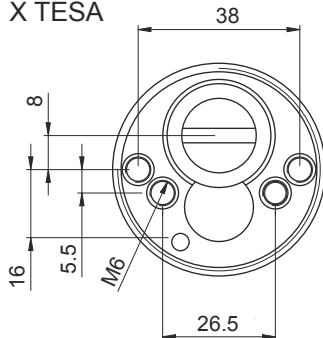

X STANDARD
X TESA