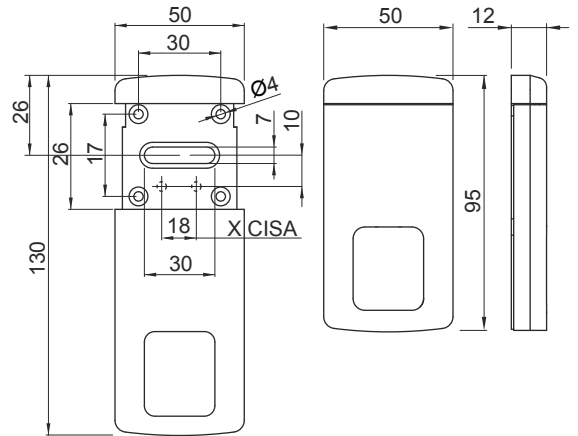

25mm MAX

- X ATRA
- X CERUTTI
- X CISA
- X ISEO
- X MOTTURA
- X SAAB
- X SICUREMME

COLORI DISPONIBILI / COLOURS AVAILABLE

- Cromo lucido / Bright Chrome (C)
- Cromo Satinato / Satin Chrome (T) (2) PVD Ottone / PVD Brass

CHIAVI / KEYS