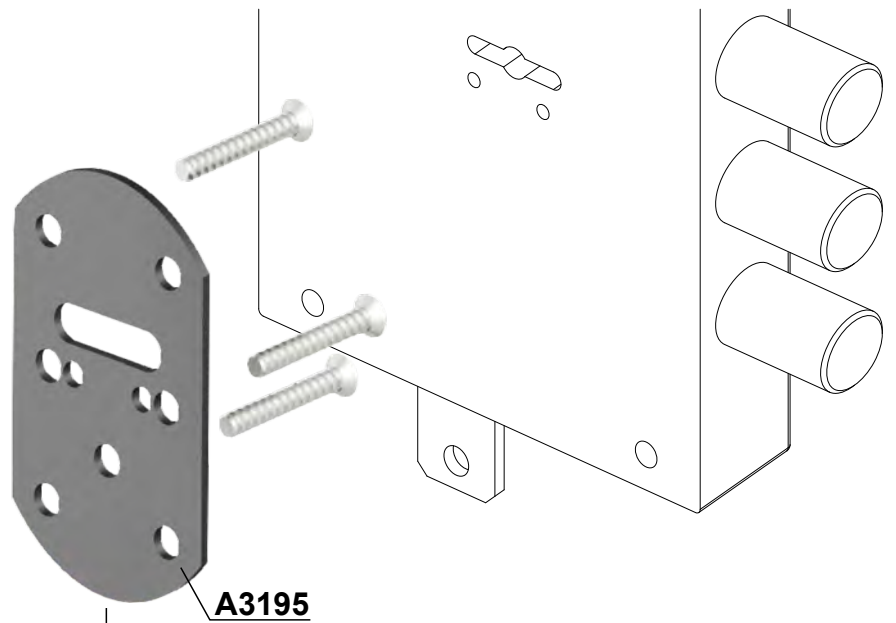

# MAG 3G

**COLORI DISPONIBILI / COLOURS AVAILABLE**

- Cromo Satinato / Satin Chrome (T)
- PVD Ottone / PVD Brass (2)

**A3788**

**FINITURE  
FINISHES**

(C) Cromo lucido  
Bright Chrome

(T) Cromo satinato  
Satin Chrome