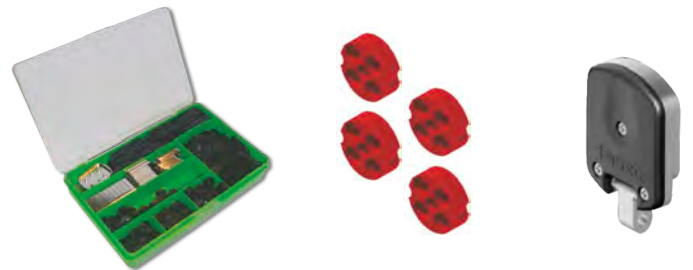

KTXP85 KIT 20 pz **KM0P85**
x 4W