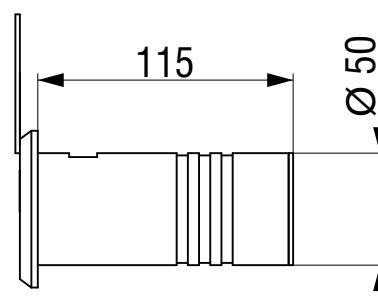

REED SWITCH NA
6 VA max
500 mA max
140 V max

MB052CHAL

NON INCLUSO
NOT INCLUDED

MB052CH

NON INCLUSO
NOT INCLUDED