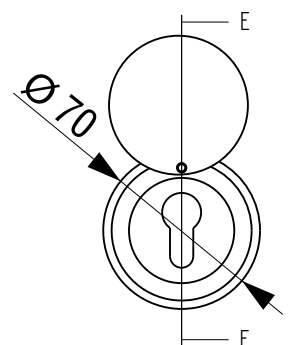

REED SWITCH NA
6 VA max
500 mA max
140 V max

MB052CHAL

NON INCLUSO
NOT INCLUDED

MB052CH

NON INCLUSO
NOT INCLUDED