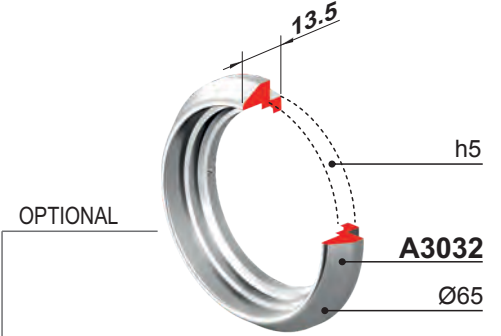

FINITURE / FINISHES

- ② Inox PVD gold color
- Ⓜ Inox satin