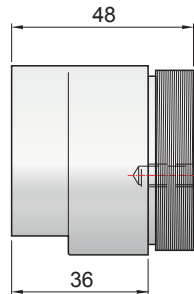

FINITURE / FINISHES

- ② Inox PVD gold color
- Ⓜ Inox satin