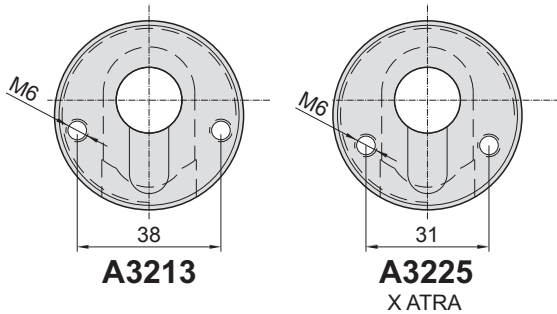

FINITURE / FINISHES

- ② Inox PVD gold color
- Ⓜ Inox satin