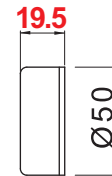

STANDARD / TESA

XE500-32