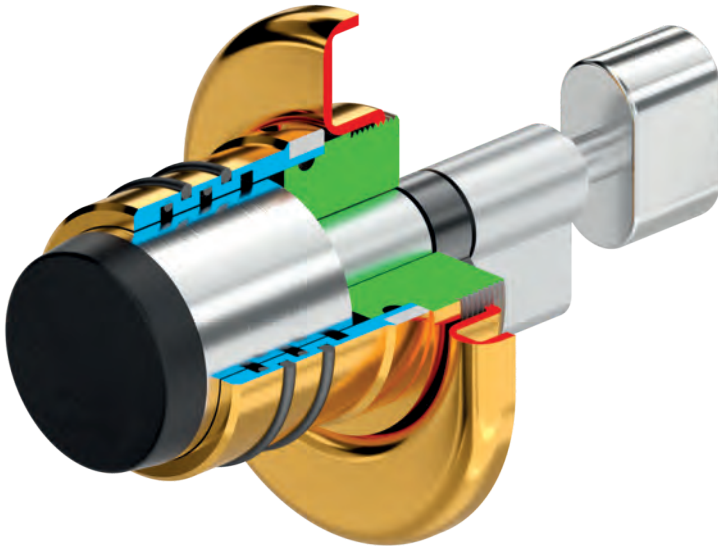

INOX

X SALTO

XE640
XE650 X ATRA

FINITURE / FINISHES

- ② Inox PVD gold color
- Ⓜ Inox satin