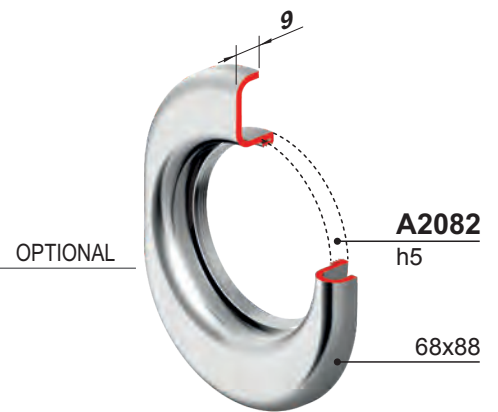

FINITURE / FINISHES

- ② Inox PVD gold color
- Ⓜ Inox satin