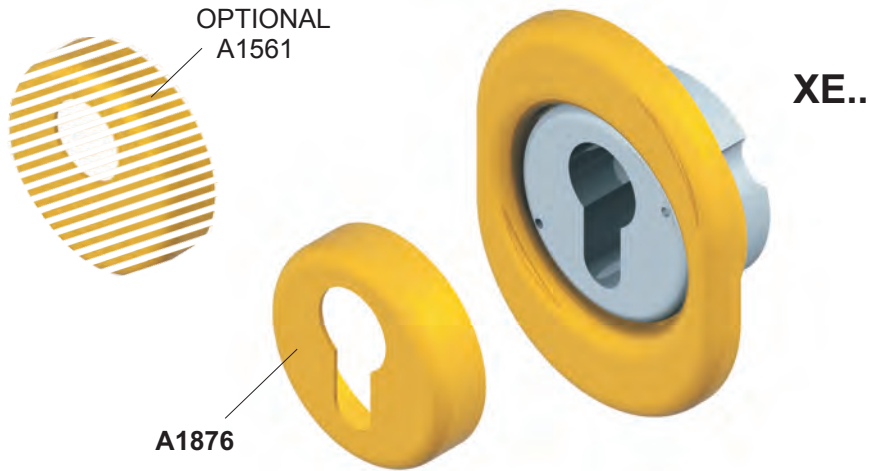

STANDARD / TESA	XE200018	XE200025
X ATRA	XE300018	XE300025

STANDARD / TESA	XE250018	XE250025
X ATRA	XE350018	XE350025

FINITURE / FINISHES

- **(C)** Cromo lucido / Bright Chrome
- **(B)** Bronzo / Bronze
- **(TT)** Ottone satinato / Satin Brass
- **(IT)** Inox satinato / Stainless steel
- **(T)** Cromo satinato / Satin Chrome
- **(2)** PVD Ottone / PVD Brass
- **(BS)** Bronzo satinato / Satin Bronze