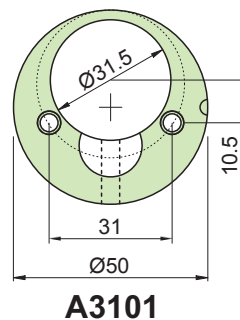

FINITURE / FINISHES

- ② Inox PVD gold color
- Ⓜ Inox satin