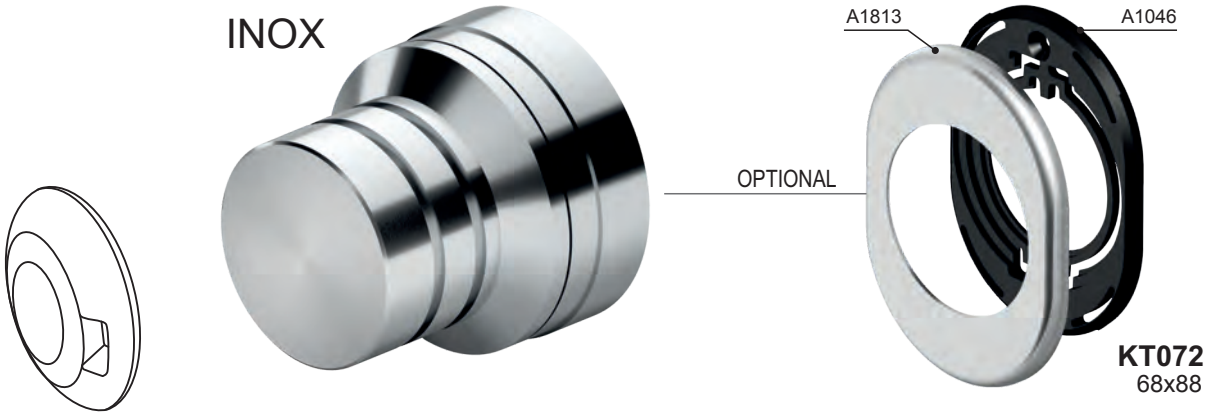

X SIMONS VOSS XE605

FINITURE / FINISHES

- ② Inox PVD gold color
- Ⓜ Inox satin

INOX

X SIMONS VOSS XE606

FINITURE / FINISHES

- 2 Inox PVD gold color
- IT Inox satin

INOX