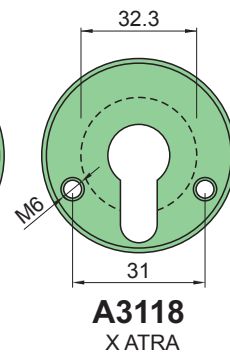

FINITURE / FINISHES

- ② Inox PVD gold color
- Ⓜ Inox satin