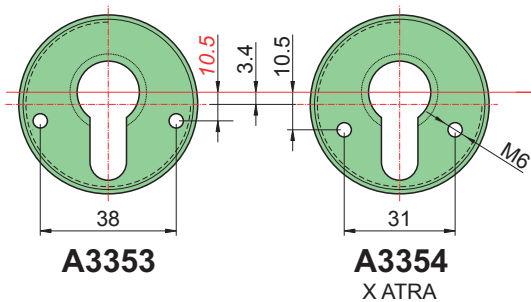

FINITURE / FINISHES

- ② Inox PVD gold color
- Ⓜ Inox satin