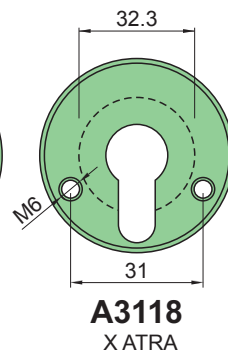

FINITURE / FINISHES

- ② Inox PVD gold color
- Ⓜ Inox satin