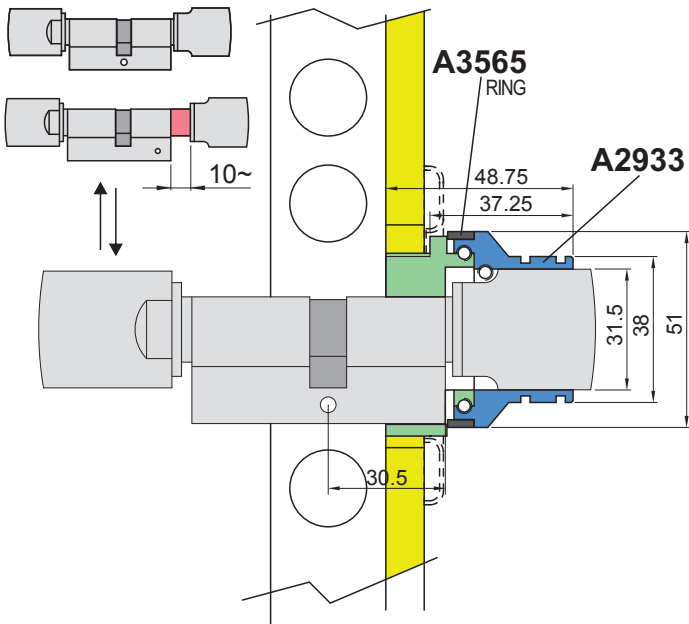

Sp. 8/10 - A3583
Sp. 20/10 - A3584

FINITURE / FINISHES

- ② Inox PVD gold color
- Ⓜ Inox satin