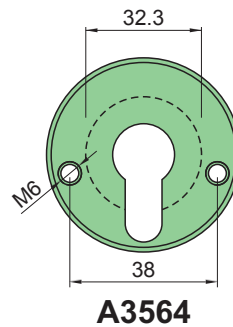

FINITURE / FINISHES

- ② Inox PVD gold color
- Ⓜ Inox satin