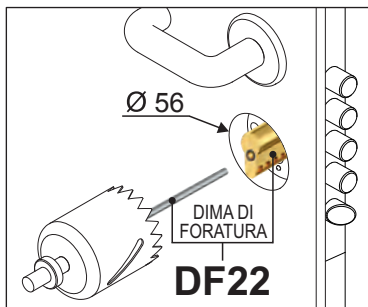

FINITURE / FINISHES

- ② Inox PVD gold color
- Ⓜ Inox satin