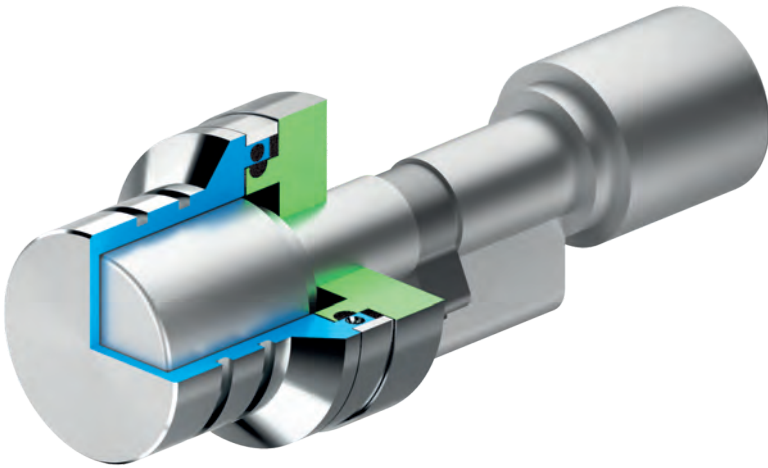

INOX

X SIMONS VOSS XE606

FINITURE / FINISHES

- 2 Inox PVD gold color
- IT Inox satin