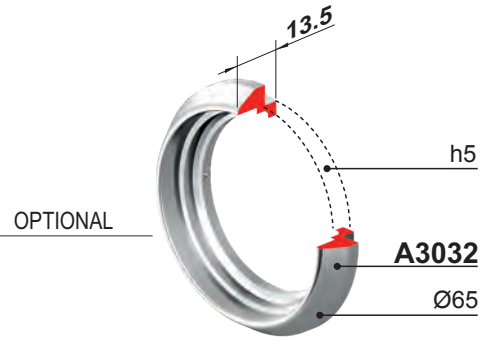

FINITURE / FINISHES

- ② Inox PVD gold color
- Ⓜ Inox satin