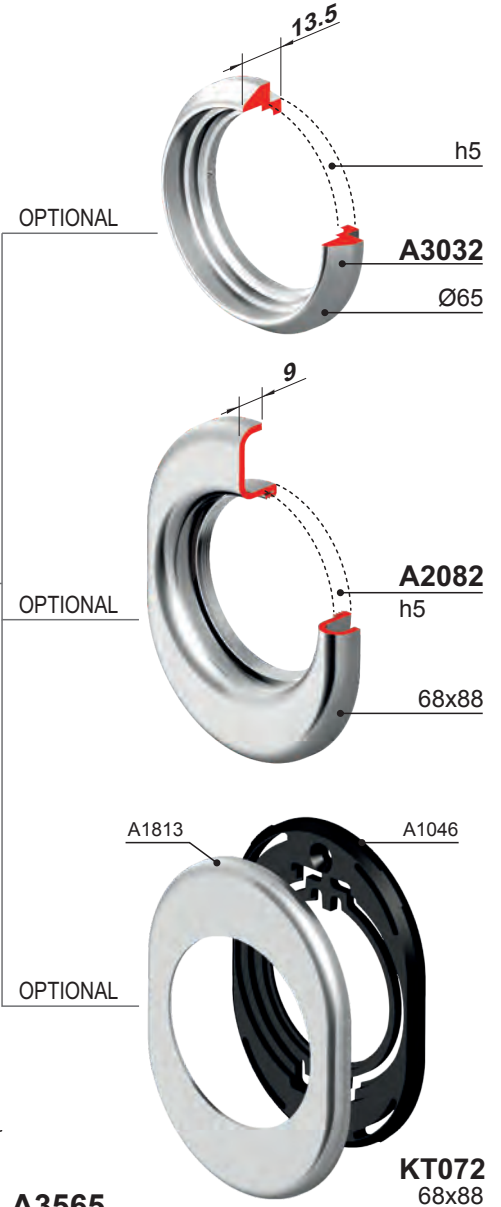

FINITURE / FINISHES

- ② Inox PVD gold color
- Ⓜ Inox satin