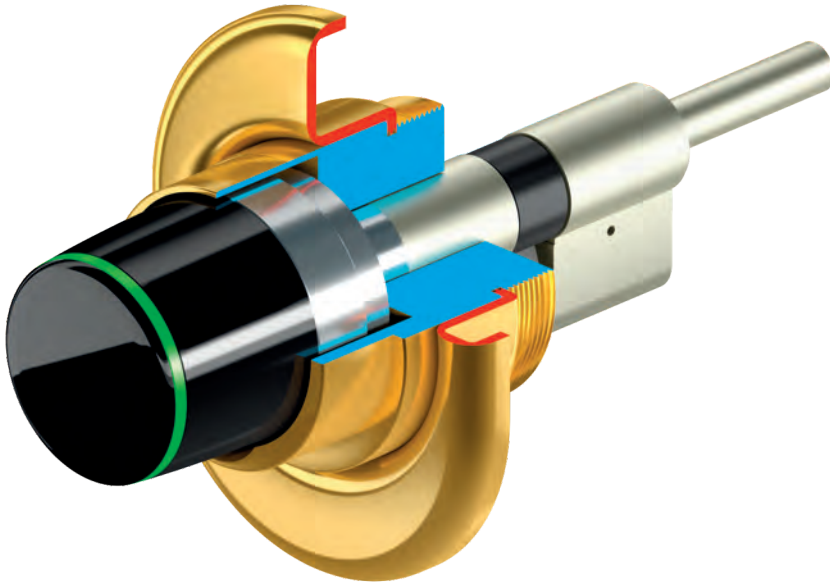

XE620
XE630 X ATRA

FINITURE / FINISHES

- ② Inox PVD gold color
- Ⓜ Inox satin

INOX

X SALTO

XE640
XE650 X ATRA

FINITURE / FINISHES

- ② Inox PVD gold color
- Ⓜ Inox satin