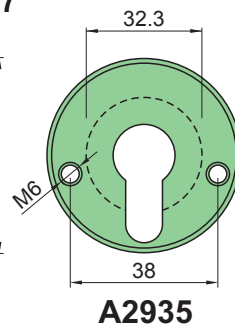

FINITURE / FINISHES

- ② Inox PVD gold color
- Ⓜ Inox satin