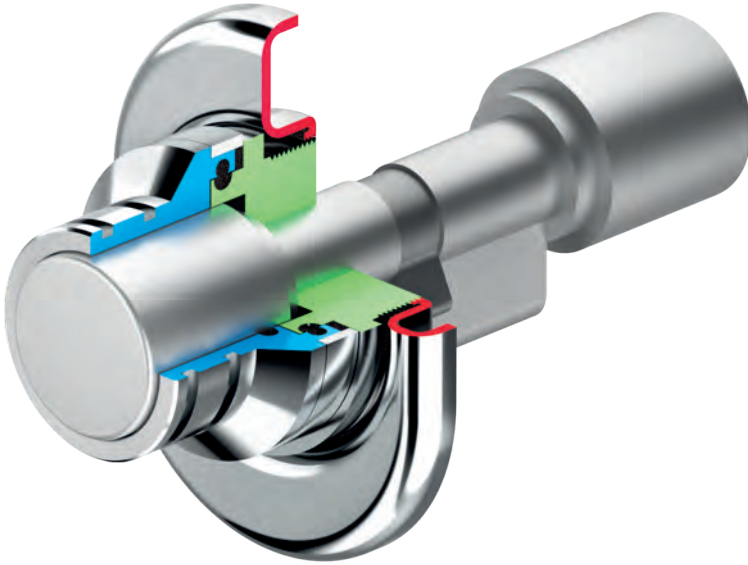

INOX

X SIMONS VOSS
XE602
XE608 X ATRA

Sp. 8/10 - A3583
Sp. 20/10 - A3584

FINITURE / FINISHES

- ② Inox PVD gold color
- Ⓜ Inox satin