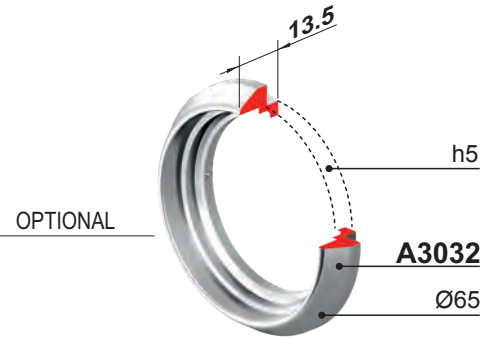

FINITURE / FINISHES

- ② Inox PVD gold color
- Ⓜ Inox satin