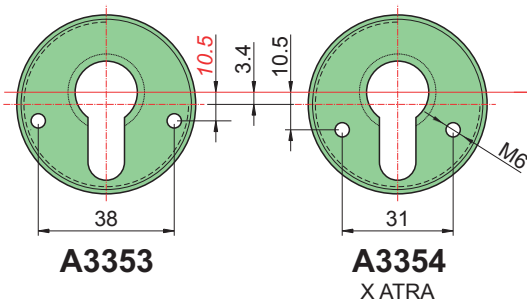

FINITURE / FINISHES

- ② Inox PVD gold color
- Ⓜ Inox satin