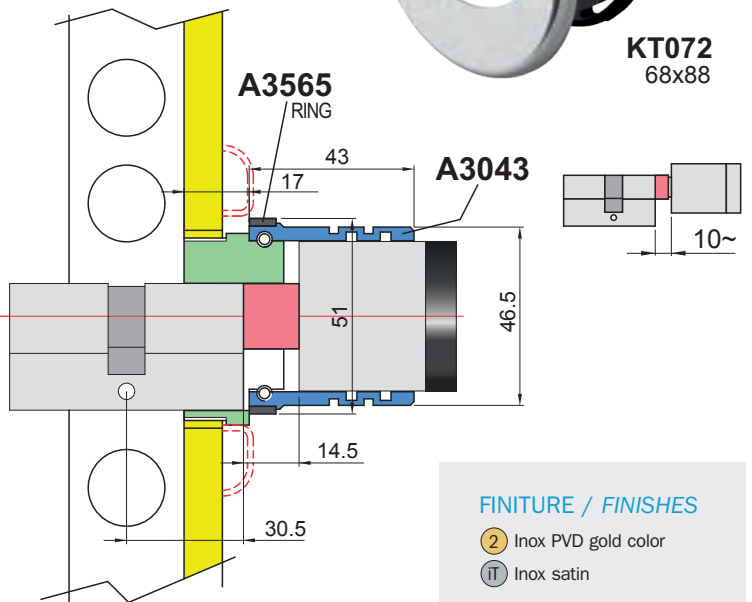

FINITURE / FINISHES

- ② Inox PVD gold color
- Ⓜ Inox satin