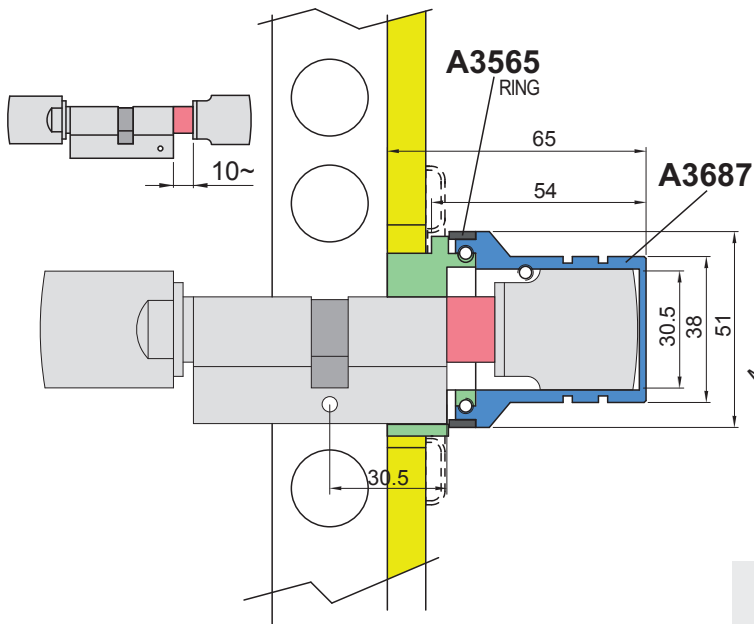

FINITURE / FINISHES

- ② Inox PVD gold color
- Ⓜ Inox satin