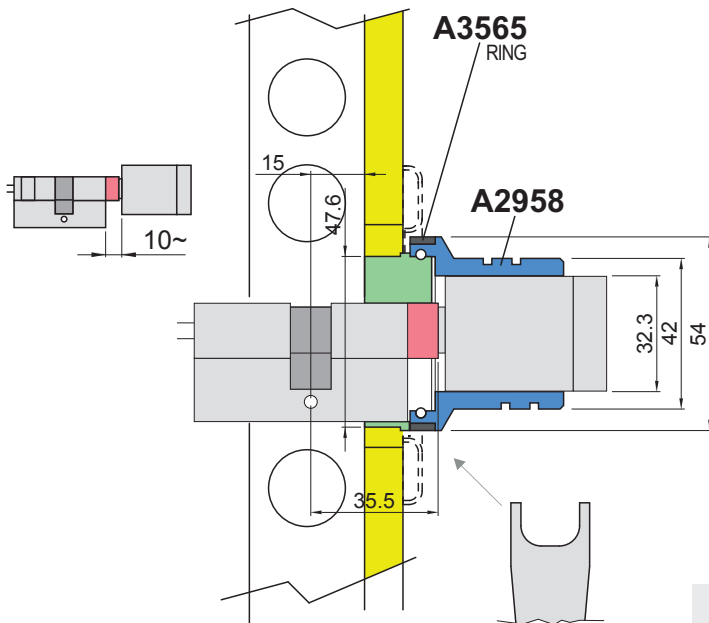

FINITURE / FINISHES

- ② Inox PVD gold color
- Ⓜ Inox satin