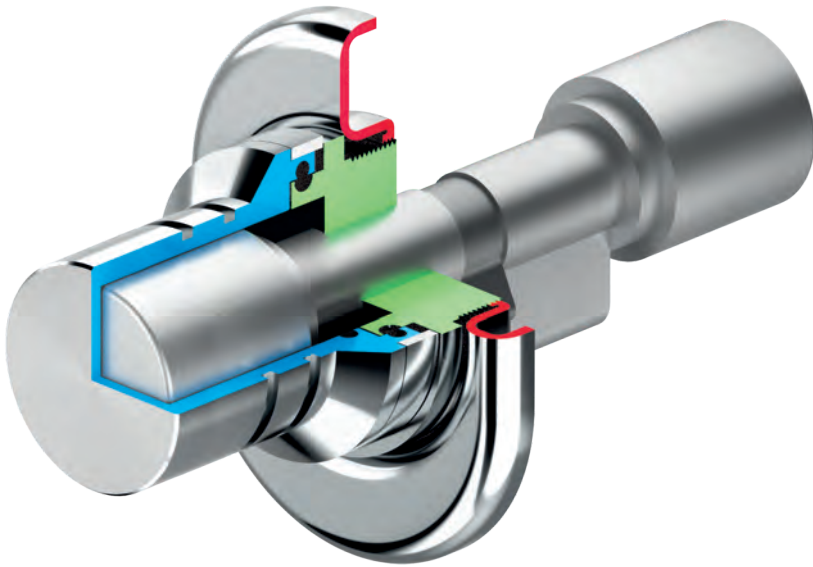

INOX

X SIMONS VOSS
XE609
XE610 X ATRA

FINITURE / FINISHES

- ② Inox PVD gold color
- Ⓜ Inox satin