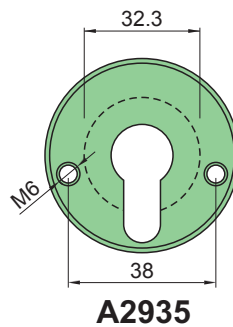

FINITURE / FINISHES

- ② Inox PVD gold color
- Ⓜ Inox satin