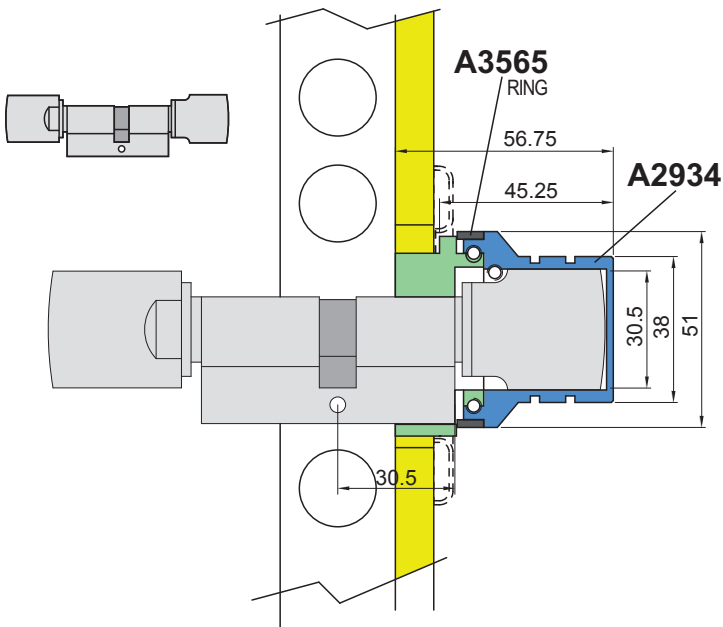

FINITURE / FINISHES

- ② Inox PVD gold color
- Ⓜ Inox satin