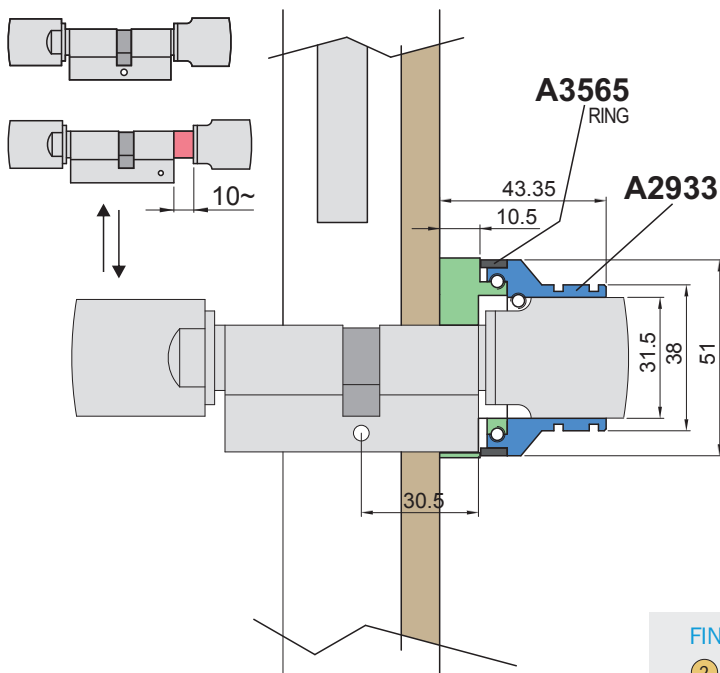

FINITURE / FINISHES

- ② Inox PVD gold color
- Ⓜ Inox satin