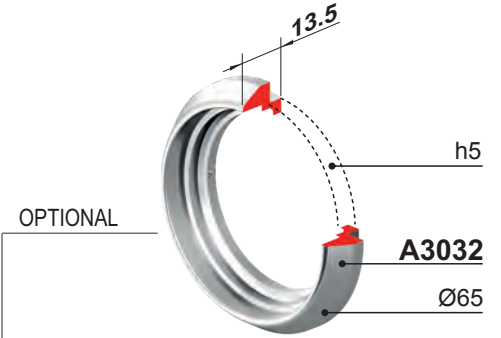

1. **FINITURE / FINISHES**
- ② Inox PVD gold color
  - Ⓜ Inox satin