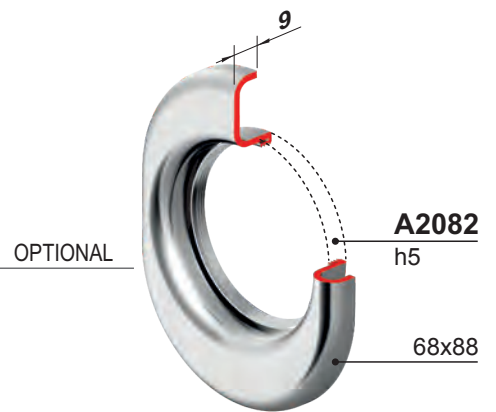

FINITURE / FINISHES

- ② Inox PVD gold color
- Ⓜ Inox satin