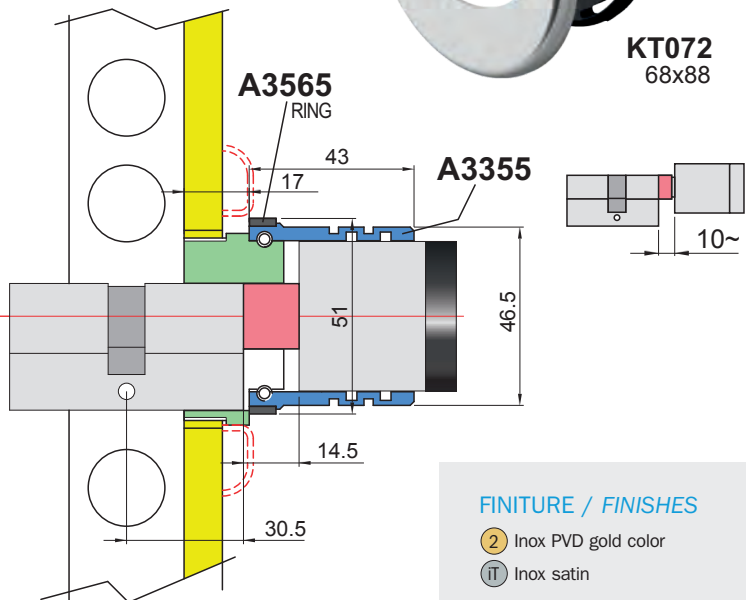

FINITURE / FINISHES

- ② Inox PVD gold color
- Ⓜ Inox satin