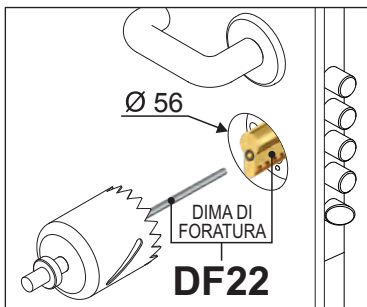

FINITURE / FINISHES

- ② Inox PVD gold color
- Ⓜ Inox satin