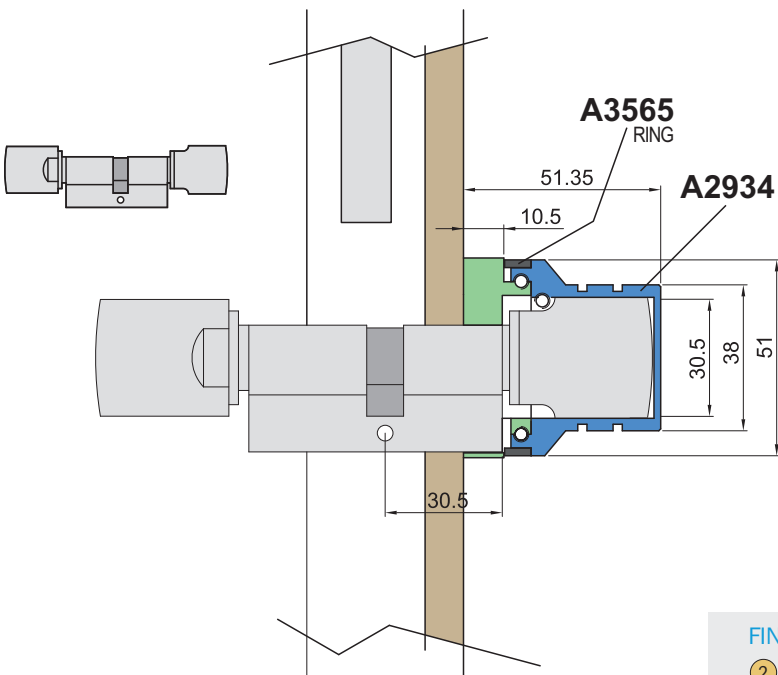

FINITURE / FINISHES

- 2 Inox PVD gold color
- IT Inox satin