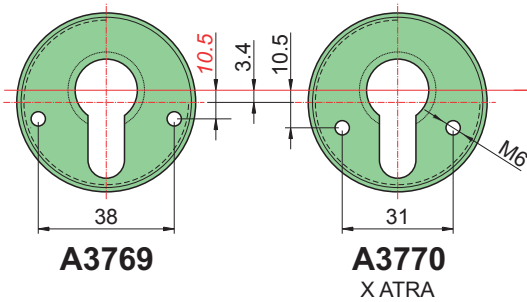

1. **FINITURE / FINISHES**
- ② Inox PVD gold color
  - Ⓜ Inox satin