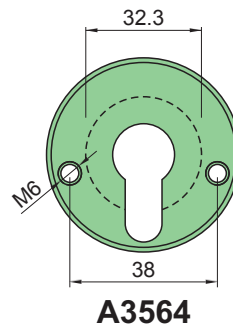

FINITURE / FINISHES

- 2 Inox PVD gold color
- IT Inox satin