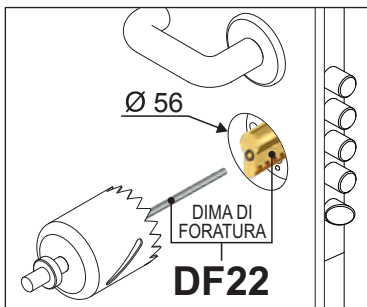

FINITURE / FINISHES

- ② Inox PVD gold color
- Ⓜ Inox satin