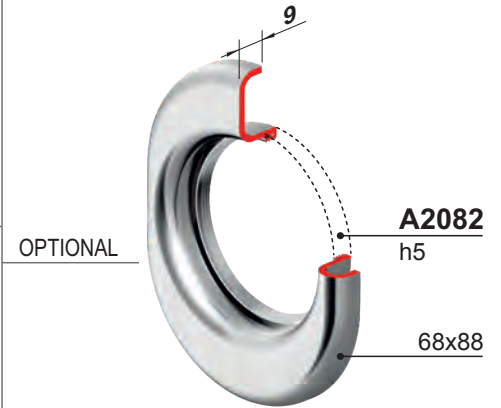

XE620
XE630 X ATRA

FINITURE / FINISHES

- ② Inox PVD gold color
- Ⓜ Inox satin

INOX

X SALTO

XE640
XE650 X ATRA

FINITURE / FINISHES

- ② Inox PVD gold color
- Ⓜ Inox satin