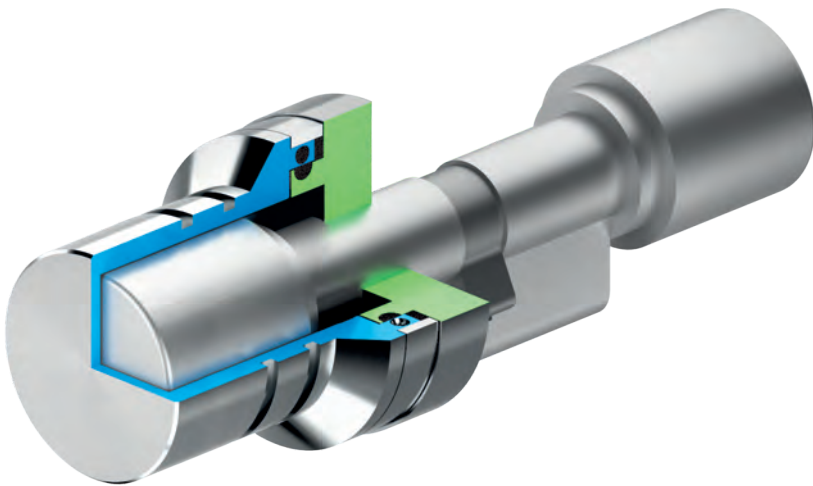

X SIMONS VOSS XE605

FINITURE / FINISHES

- ② Inox PVD gold color
- Ⓜ Inox satin

INOX

X SIMONS VOSS XE606

FINITURE / FINISHES

- 2 Inox PVD gold color
- IT Inox satin

INOX